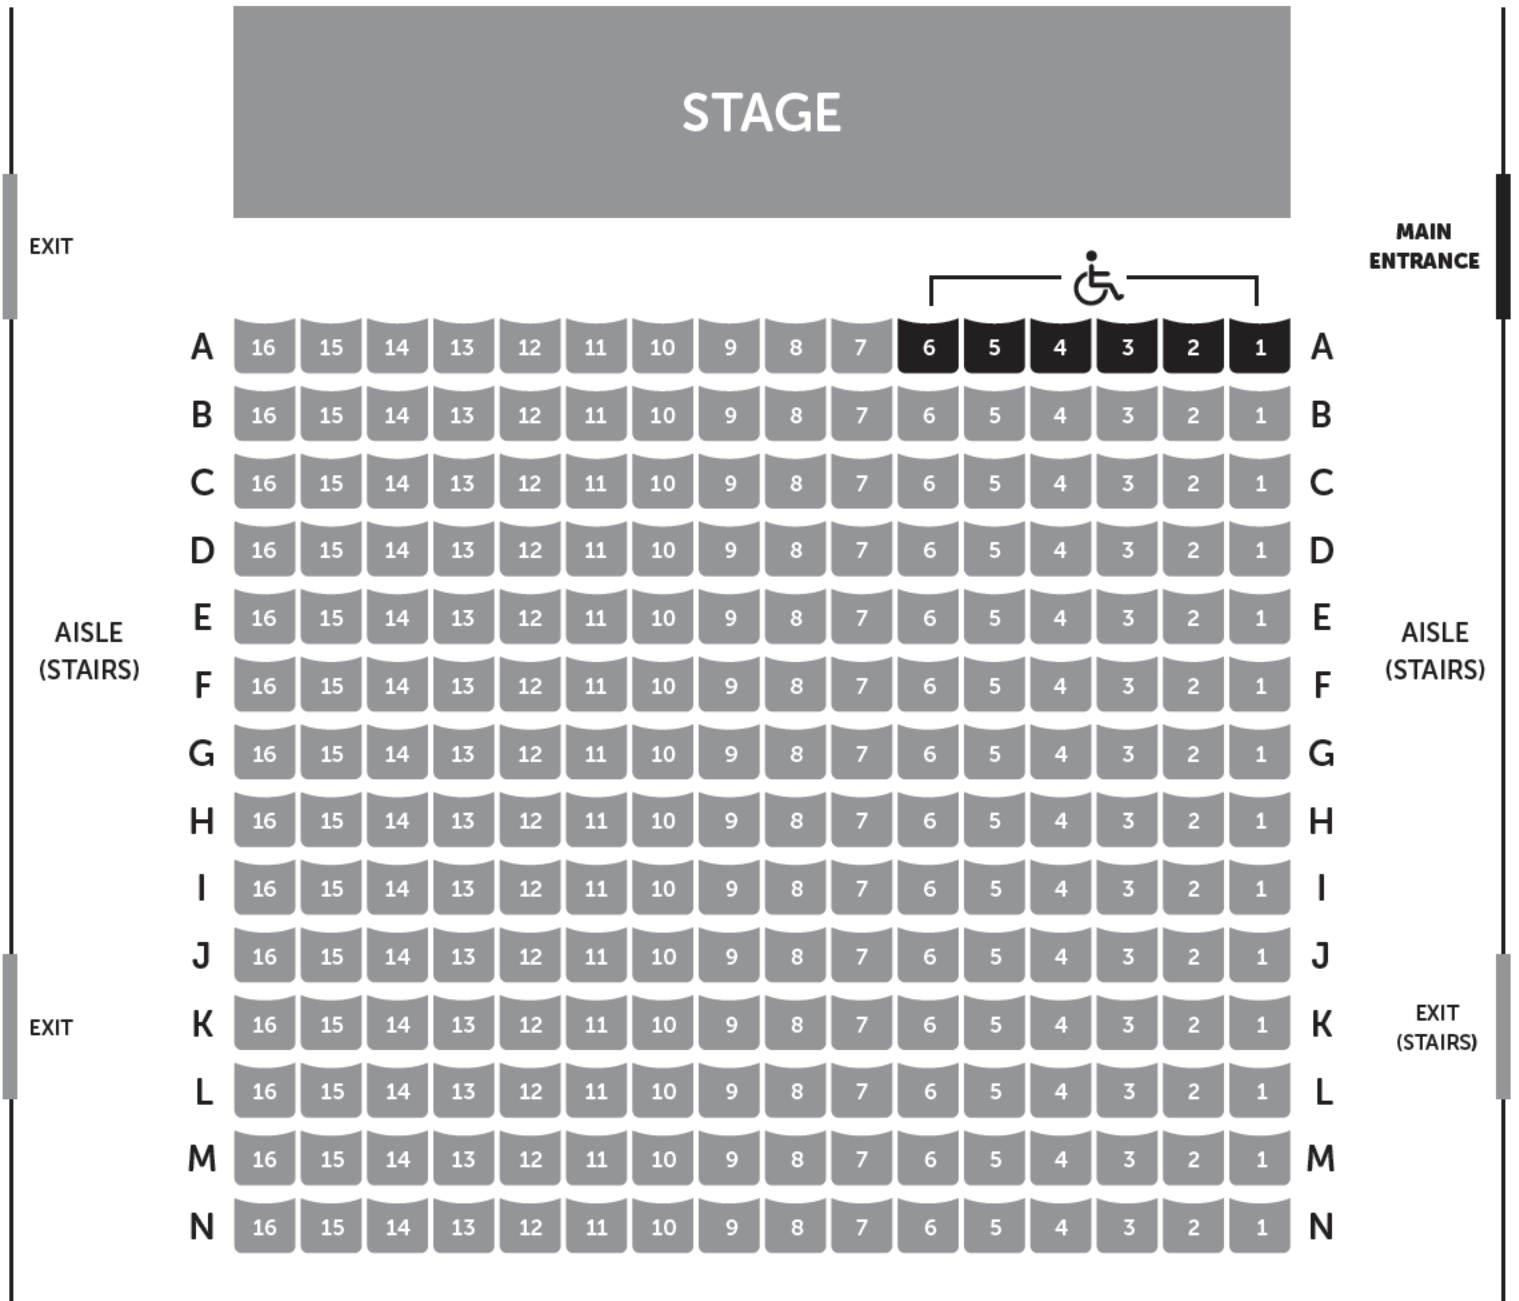

WATERFRONT THEATRE

SEATING CHART

WATERFRONT THEATRE 1412 Cartwright St, Vancouver, BC V6H 3R7

WHEELCHAIR SECTION
ROW A, SEATS 1 - 6